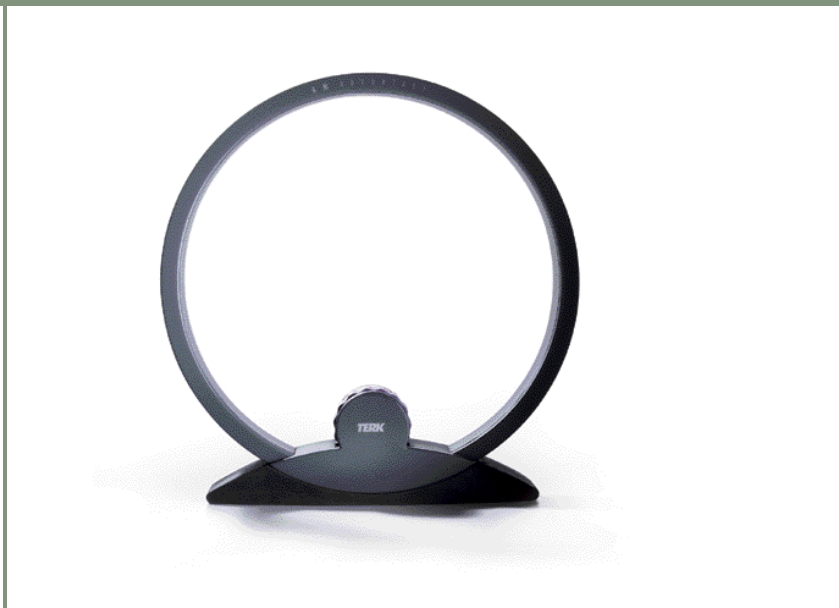

FM PRO :: Indoor/Outdoor FM Antenna

- Captures signals from in front of and behind the antenna with equal strength
- Optimum FM reception of weaker and distant stations
- Dual-mode amplifier allows a choice of best gain setting
- Weatherproof, paintable housing

Q :: Amplified Indoor FM Antenna

- Premium quality, AM/FM antenna
- Pin-Dot Pre-Tuning® allows you to tune the antenna to the desired frequency
- LED display of optimal signal strength
- Gamma Loop™ technology limits interference

PI-B/W :: Amplified, AM/FM Indoor Antenna

- Compact, high-performance AM/FM antenna
- Built-in, adjustable amplifier
- Non-Coinduction™ circuitry isolates AM/FM antennas for better reception
- TERK's Gamma Loop™ technology limits interference

Tower :: Amplified, AM/FM Indoor Antenna

- Dramatically improves reception of AM/FM stations
- Air Coil™ technology isolates AM and FM elements for increased radio reception and minimized static and noise
- Built-in, low noise amplifier boosts weak signals
- Easy to install